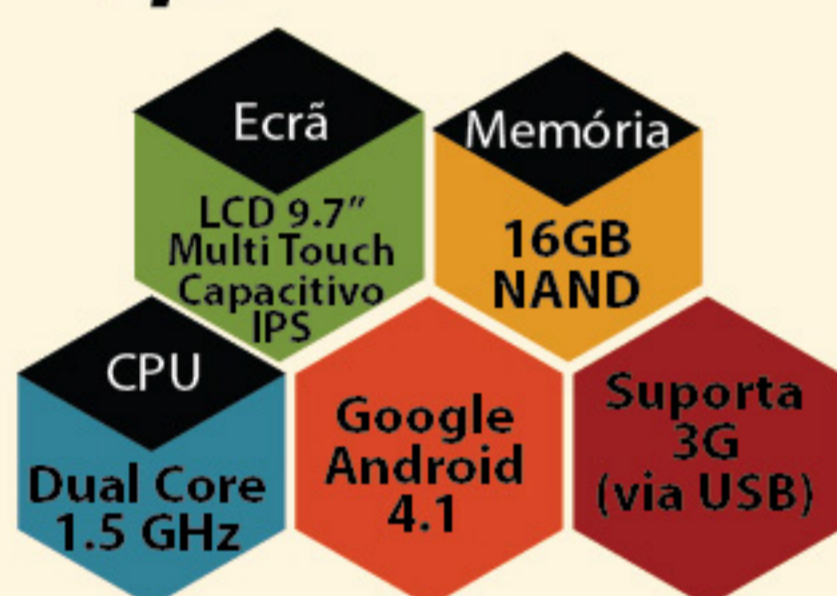

INSYS NetPad H29506CM