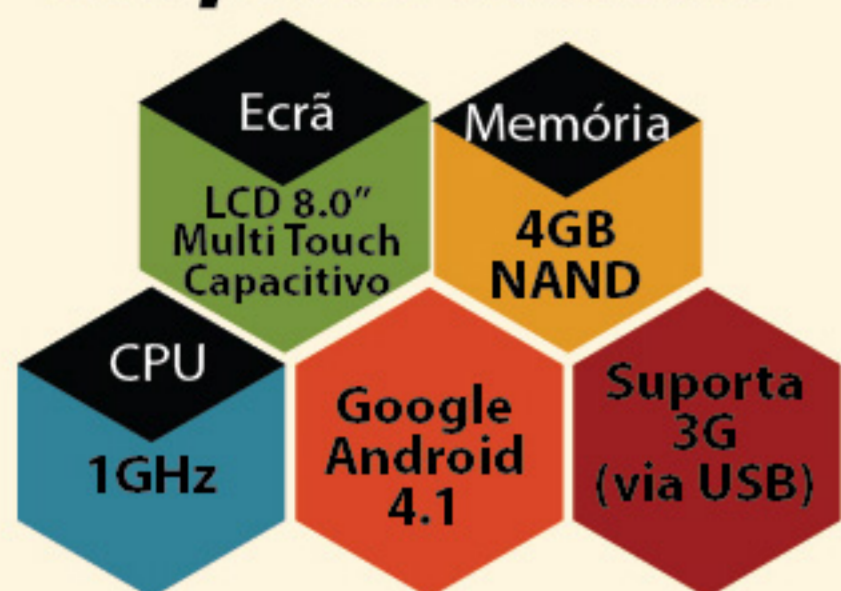

Memória
4GB DDR3

Disco
500GB SATA

GARANTIA 2 ANOS
"PICKUP & RETURN"

Mobile Core™
i5-2410M

GTX 485M 2GB

Full HD 1080 HDMI™ Bluetooth Wi-Fi Linux

INSYS NetPad H3810L

99€