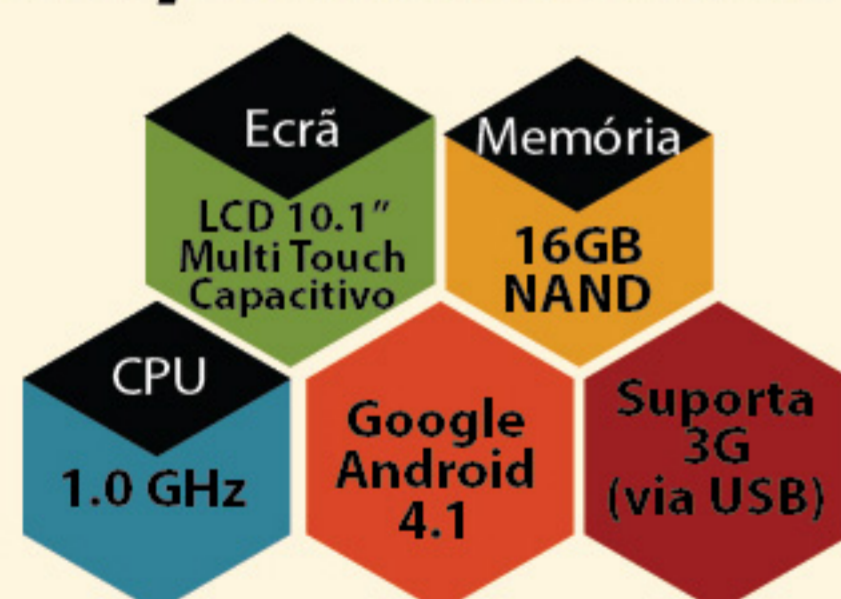

INSYS NetPad H31506CM

149€